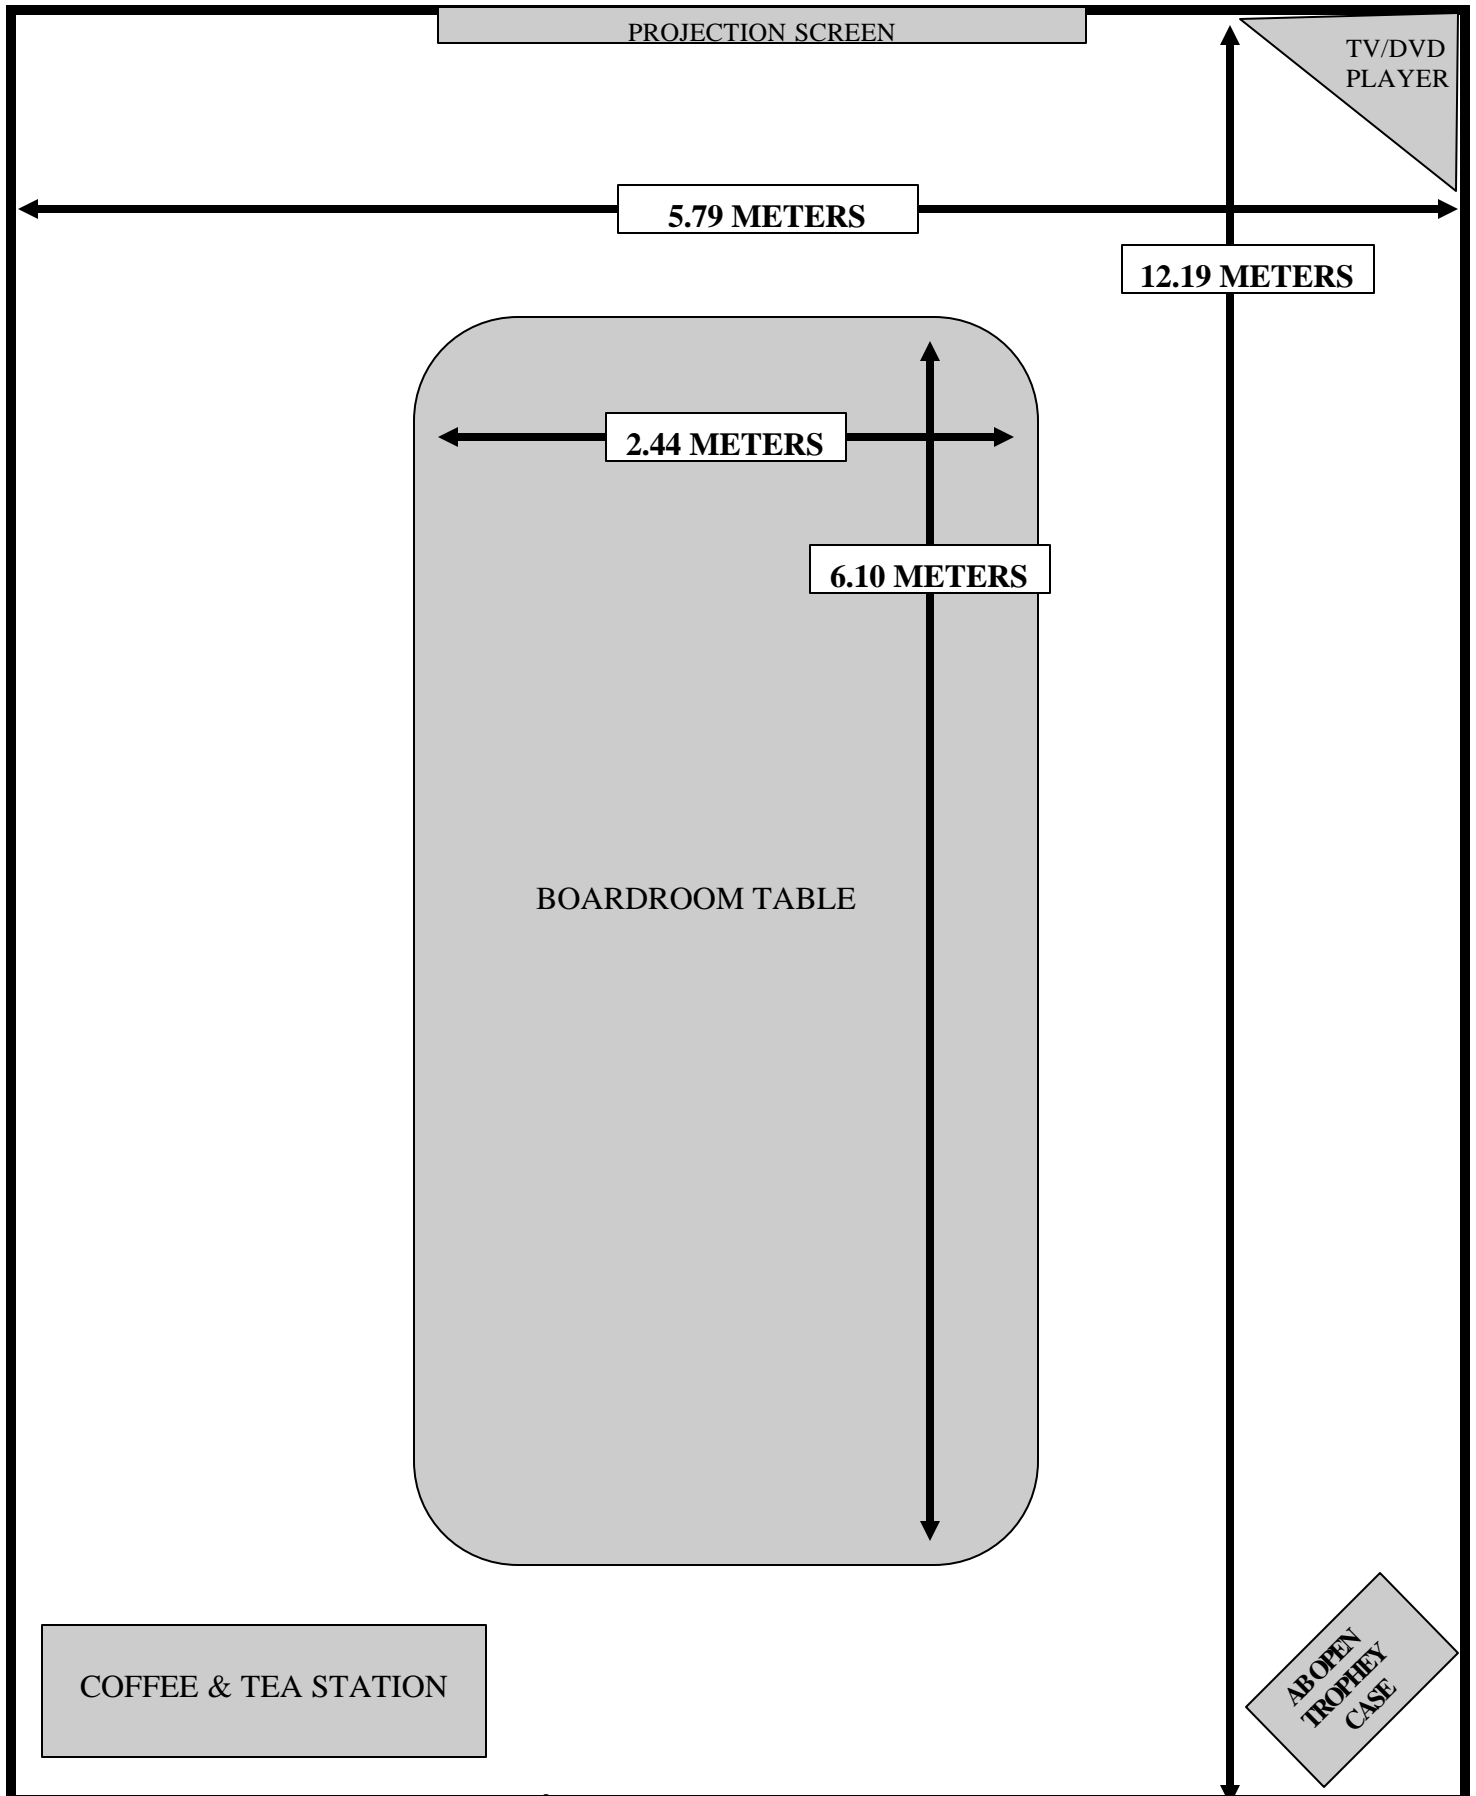

THE WOLF DEN

PROJECTION SCREEN

TV/DVD
PLAYER

5.79 METERS

12.19 METERS

2.44 METERS

6.10 METERS

BOARDROOM TABLE