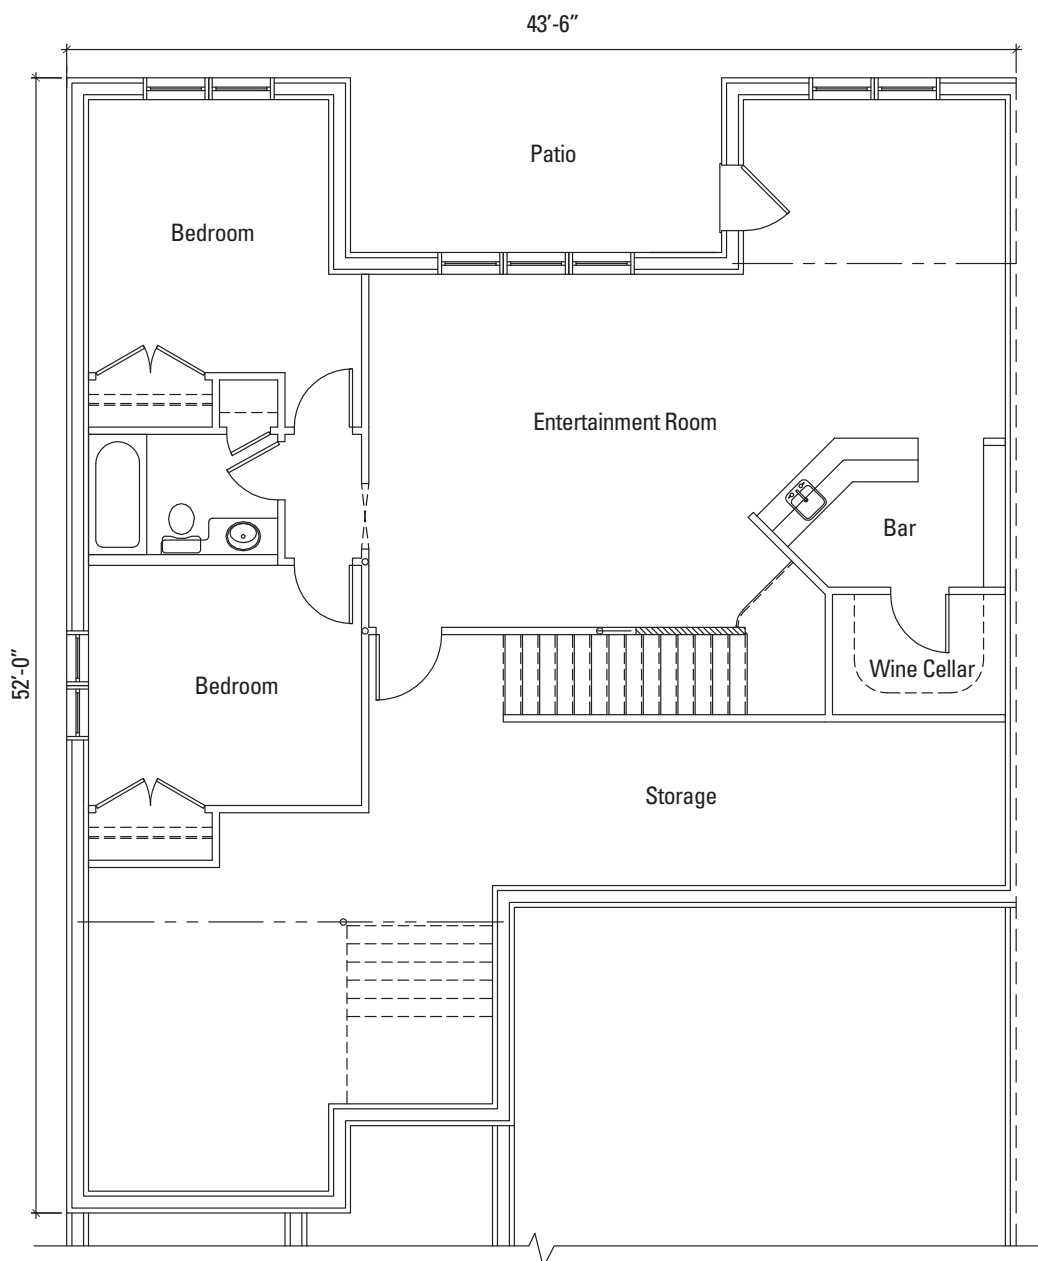

1,769^{SQ.} FT.

Main Floorplan

FRONT ELEVATION

REAR ELEVATION

SIDE ELEVATION

The Villas at Wolf Creek

Central Alberta's newest golf
and luxury address.

Phone: 403.783.6076

Cell: 403.783.1230

www.wolfcreekgolf.com

Email: vicky@wolfcreekgolf.com

1,769^{SQ.}_{FT.}

Basement Floorplan

FRONT ELEVATION

REAR ELEVATION

SIDE ELEVATION