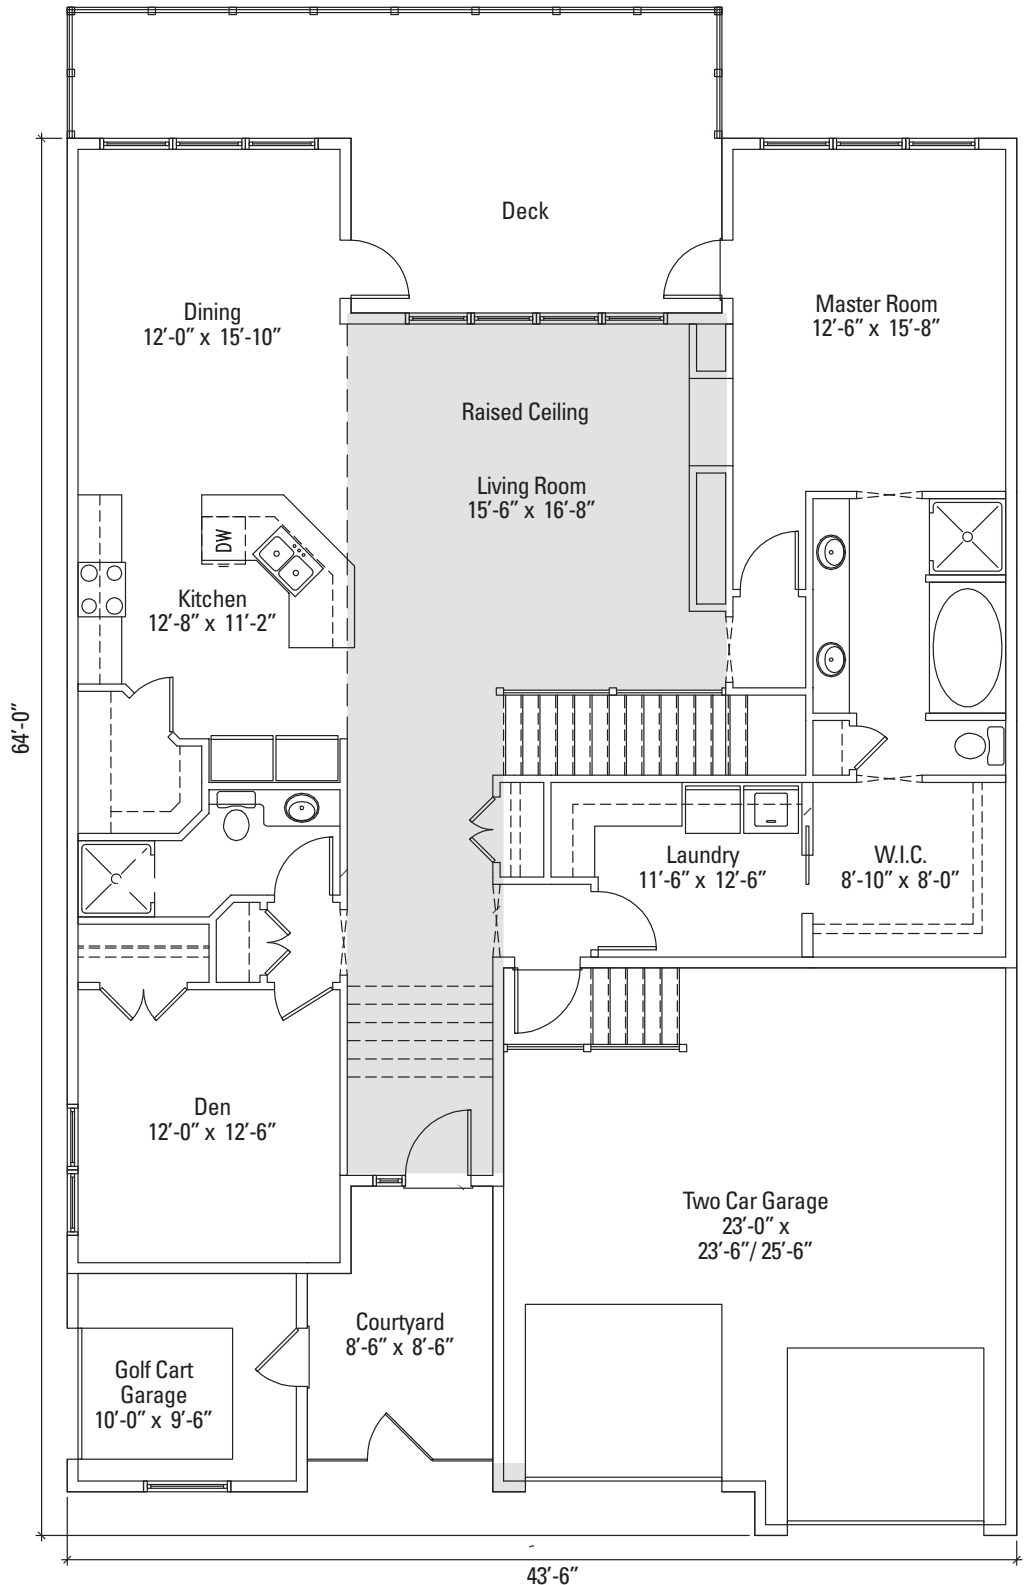

1,769^{SQ.} FT.

Main Floorplan

FRONT ELEVATION

REAR ELEVATION

SIDE ELEVATION

The Villas at Wolf Creek

Central Alberta's newest golf
and luxury address.

Phone: 403.783.6076

Cell: 403.783.1230

www.wolfcreekgolf.com

Email: vicky@wolfcreekgolf.com

1,769^{SQ.}_{FT.}

Basement Floorplan

FRONT ELEVATION

REAR ELEVATION

SIDE ELEVATION